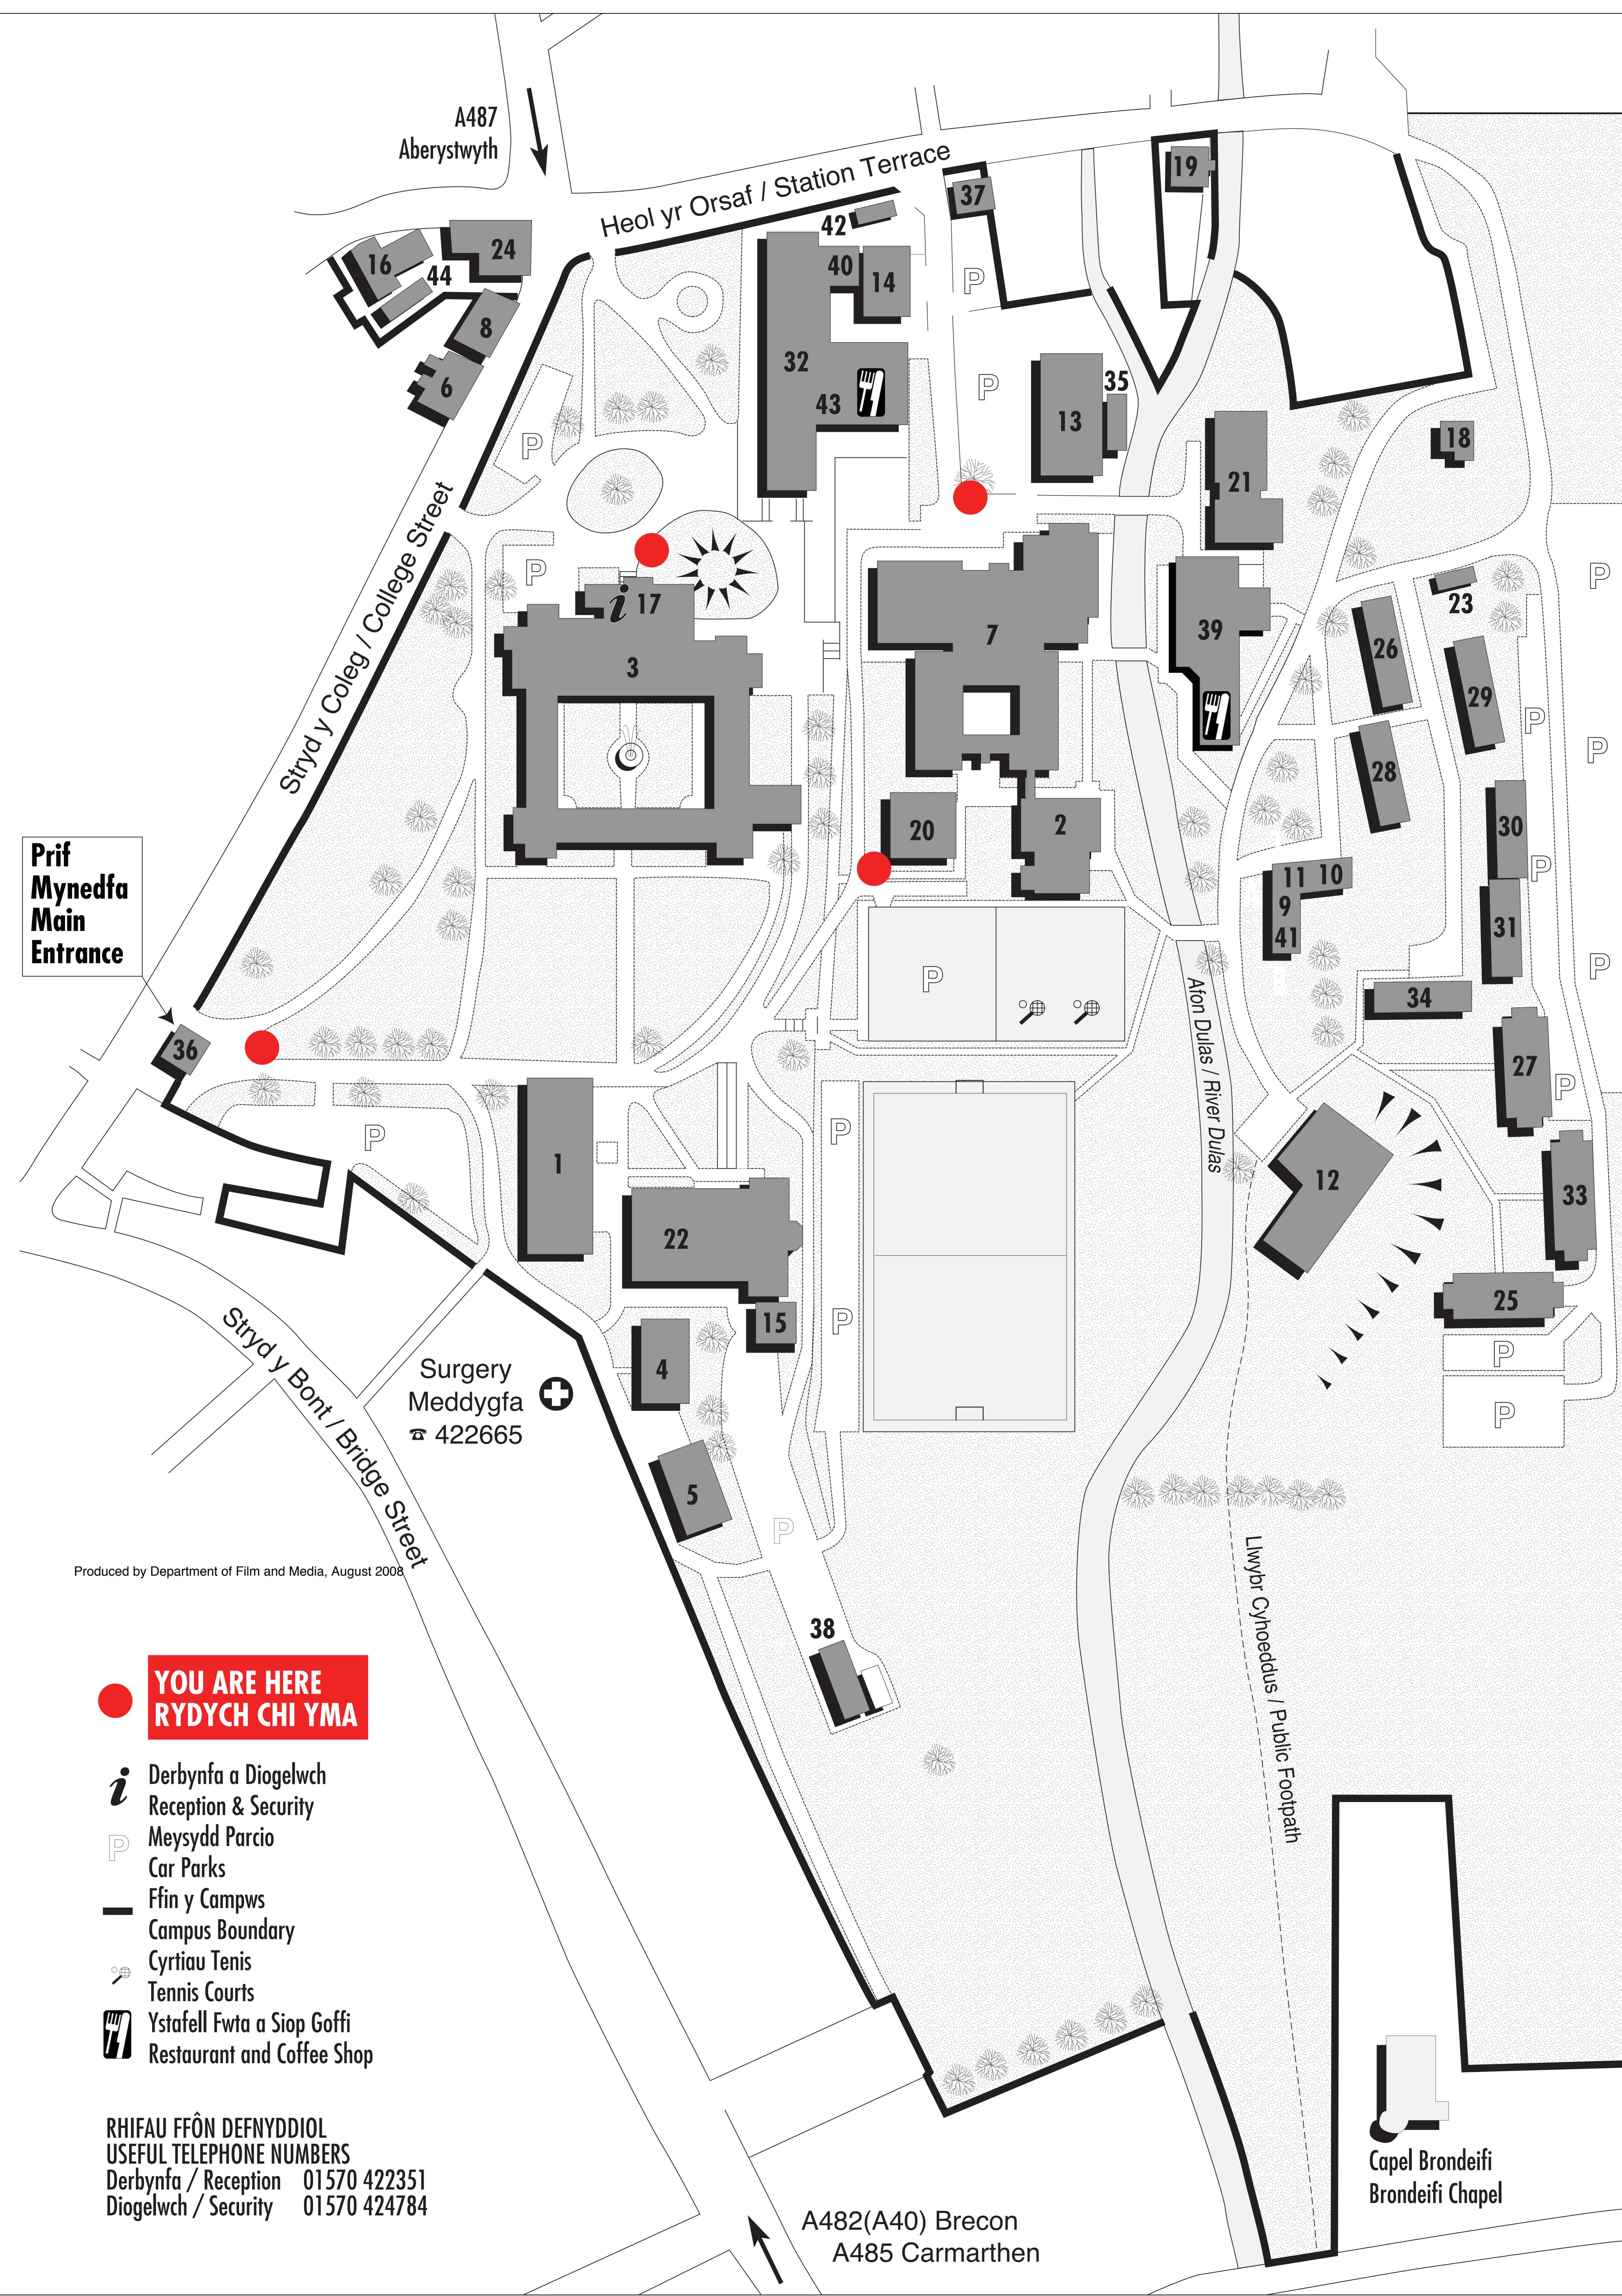

Adeilad Caergaint	1
Adeilad Cliff Tucker	2
Adeilad Dewi Sant	3
Adeilad Harford I	4
Adeilad Harford II	5
Adeilad Sheikh Khalifa	6
Adeilad y Celfyddydau	7
Athrofa Confucius	8
Bwthyn Ardulas	9
Bwthyn Dolwen	10
Bwthyn Riverside	11
Canolfan Chwaraeon	12
Canolfan y Cyfryngau	13
Canolfan Ymchwil	14
Canolfan Ymchwil Roderic Bowen	15
Canolfan Ymchwil Rowland Williams	16
Derbynfa	17
Glandulas	18
Greenacres	19
Gwasanaeth Cyfrifiaduron y Brifysgol	20
Labordai Archaeoleg yr Amgylchedd Llyfrgell	21
Meithrinfa	23
Neuadd Burgess	24
Neuadd Carl Lofmark	25
Neuadd Daniel Dawson	26
Neuadd Edwin Morris	27
Neuadd Harold Arthur Harris	28
Neuadd Hugh Walker	29
Neuadd John Richards I	30
Neuadd John Richards II	31
Neuadd Lloyd Thomas	32
Neuadd Roderick Bowen	33
Neuadd Simon Evans	34
Portakabin Adran y Cyfryngau	35
Porthordy	36
Rhoslwyn	37
Terrapin	38
Undeb Y Myfyrwyr	39
Uned Argraffu	40
Willows	41
Y Byngalo	42
Ystafell Fwyta Lloyd Thomas a Siop Goffi 1822	43
Ystafell Gweddïo	44

Ardulas Cottage	9
Arts Buidling	7
Burgess Hall	24
Canterbury Building	1
Carl Lofmark Hall	25
Cliff Tucker Building	2
Confucius Institute	8
Crêche	2
Daniel Dawson Hall	26
Dolwen Cottage	10
Edwin Morris Hall	27
Environmental Archaeology Laboratories	21
Gatehouse Lodge	36
Glandulas	18
Greenacres	19
Harford Building I	4
Harford Building II	5
Harold Arthur Harris Hall	28
Hugh Walker Hall	29
John Richards Hall I	30
John Richards Hall II	31
Library	22
Lloyd Thomas Dining Room & 1822 Coffee Shop	43
Lloyd Thomas Hall	32
Media Centre	13
Media Centre Portakabin	35
Prayer Room	44
Print Unit	40
Reception	17
Research centre	14
Rhoslwyn	37
Riverside Cottage	11
Roderic Bowen Research Centre	15
Roderic Bowen Hall	33
Roland Williams Research Centre	16
Saint David's Building	3
Sheikh Khalifa Building	6
Simon Evans Hall	34
Sports Hall	12
Students Union	39
Terrapin	38
The Bungalow	42
University Computing Service	20
Willows	41